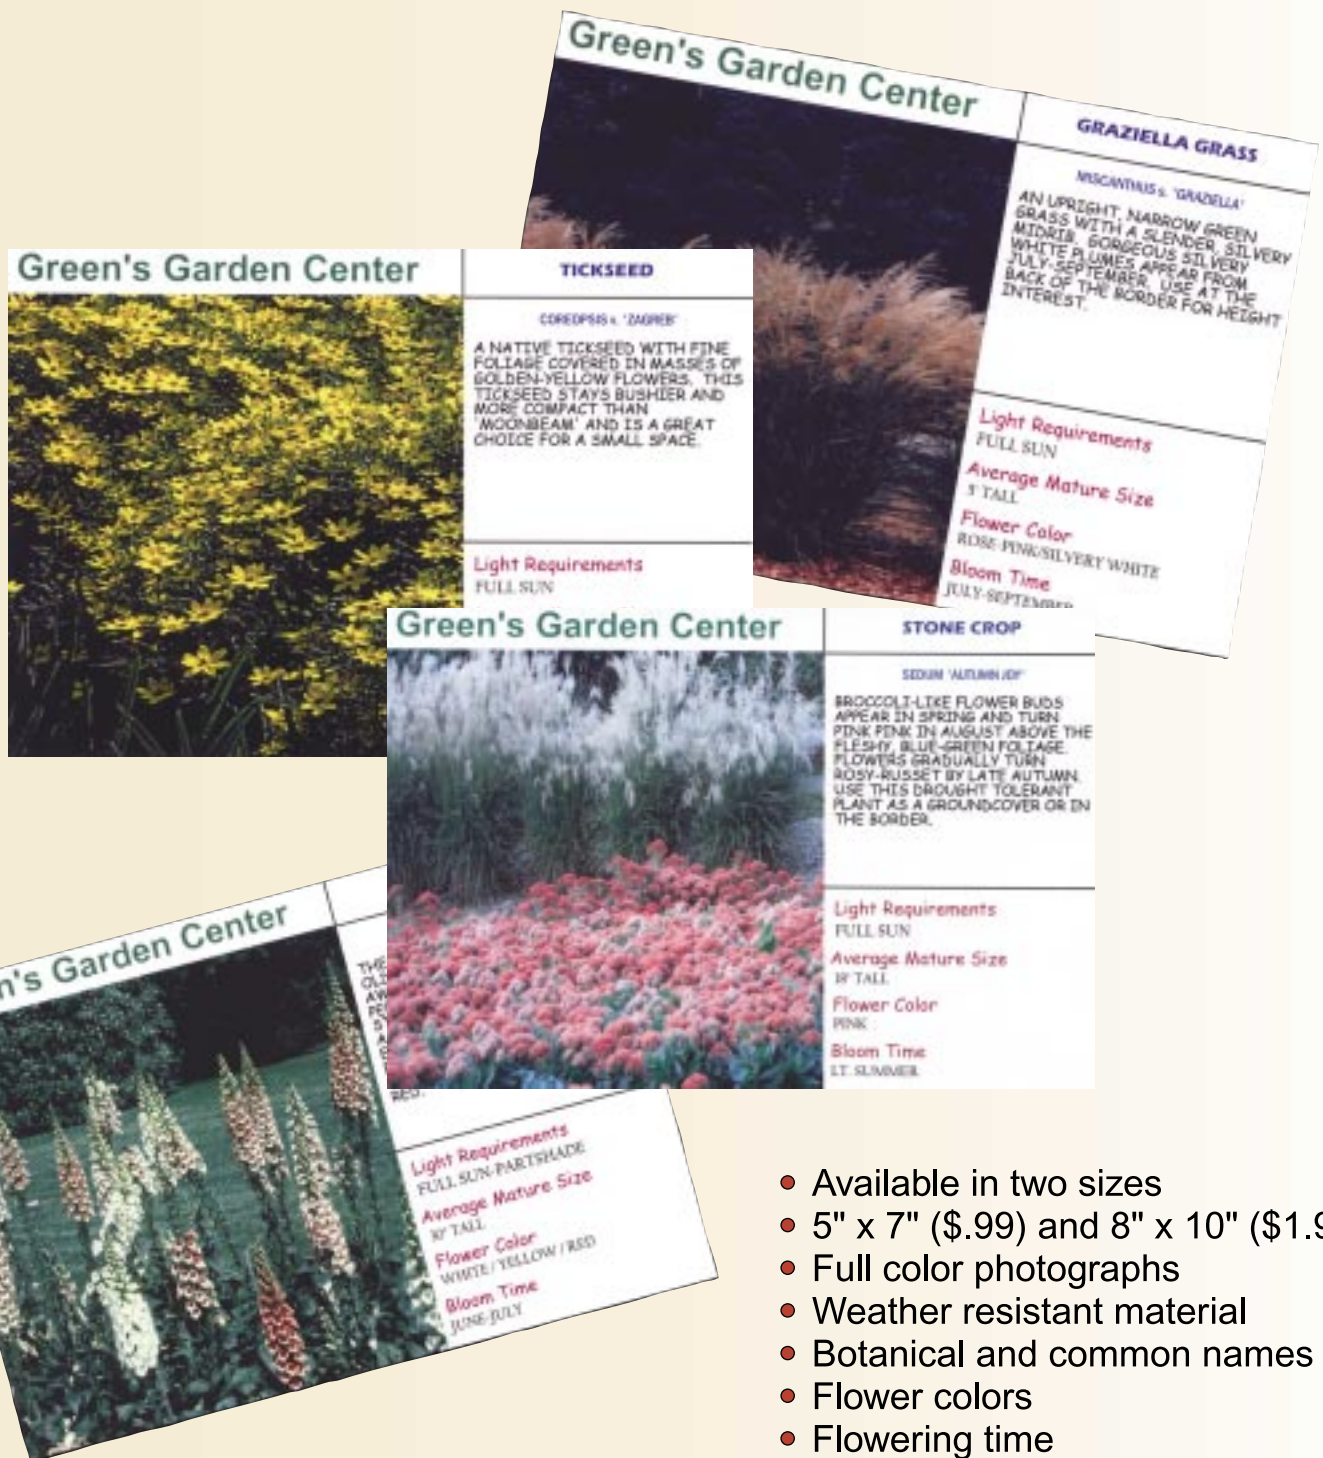

Plant Information Signs

The Perennial Farm's custom-made plant information signs are designed to aid customers in making perennial plant choices.

- Available in two sizes
- 5" x 7" (\$.99) and 8" x 10" (\$1.99)
- Full color photographs
- Weather resistant material
- Botanical and common names
- Flower colors
- Flowering time
- Height
- Sun requirements
- Plant description

(cards shown reduced from actual size)